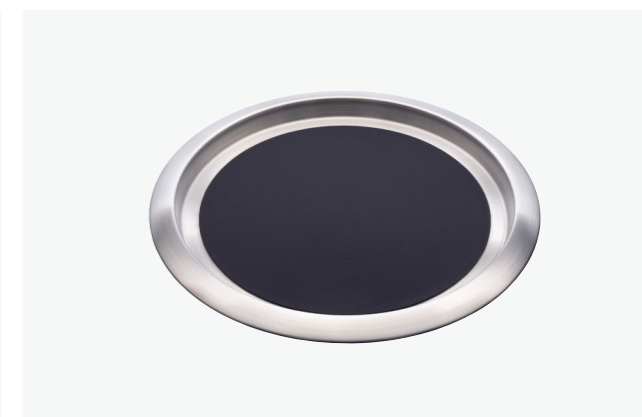

WBR-410RS
Non-Slip Silicone
Stainless Steel
Ø410mm

- Dishwasher safe
- Finished in brushed 18/10 Stainless Steel
- Rolled edges for easy lifting and presentation
- Double sided non-slip silicone surface
- Durable & practical stylish tray
- Easy to clean