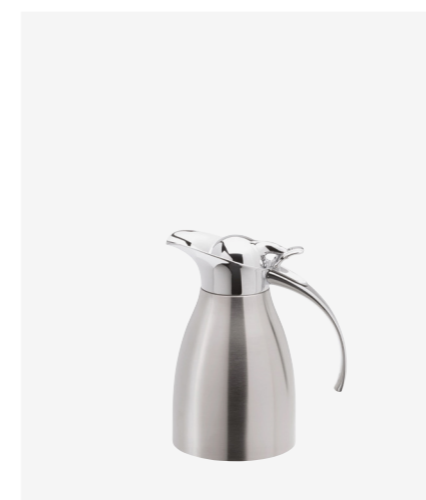

JFD-06S
Deluxe Flip-Top Jug
Satin Stainless Steel
0.6L

JFD-10S
Deluxe Flip-Top Jug
Satin Stainless Steel
1.0L

JFD-20S
Deluxe Flip-Top Jug
Satin Stainless Steel
2.0L

Stainless Steel Vacuum Jugs

Elia's range of Stainless Steel Vacuum Jugs has been a well thought through choice to cater to any style and requirement. Every single piece has been carefully manufactured to ensure their thermal retention is as long as possible. Practical to use and easy to clean, these jugs are ideal for everyday use. A strong and reliable choice, each item is made from the finest 18/10 Stainless Steel and will proudly grace any table top.