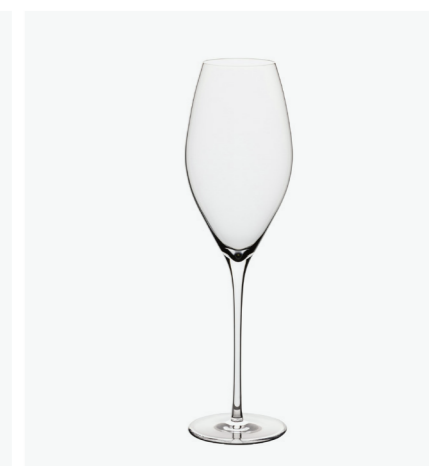

Champagne
A03-CH-25-24
25cl / 8oz
H240mm / Ø60mm