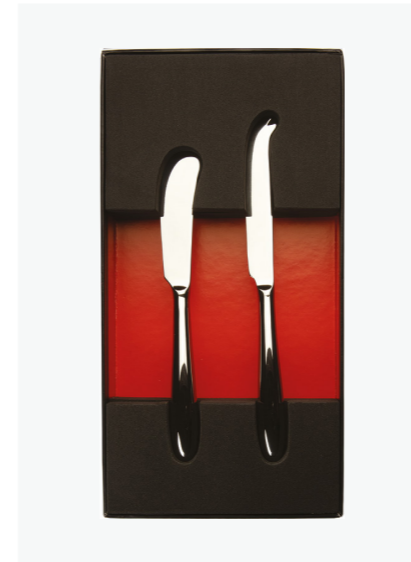

Sienna

These superb utensils have been crafted from the highest quality 18/10 Stainless Steel and are hand polished by craftsmen to guarantee each piece has a perfect mirror finish. The timeless elegance of their design ensures every item fits comfortably in the hand and their durability guarantees years of faithful service. Eminently collectable: a comprehensive selection of other items are also available in the Sienna design.

Sienna Cheese & Butter Knife Set

SIENA G CBS

Sienna Carving Set