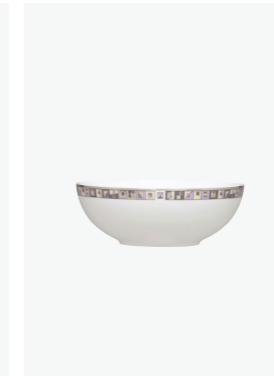

BK-SPL-215
Rimmed Soup Plate
40cl / Ø215mm
6pcs

BK-OTB-145
Oatmeal / Cereal Bowl
50cl / Ø145mm
6pcs