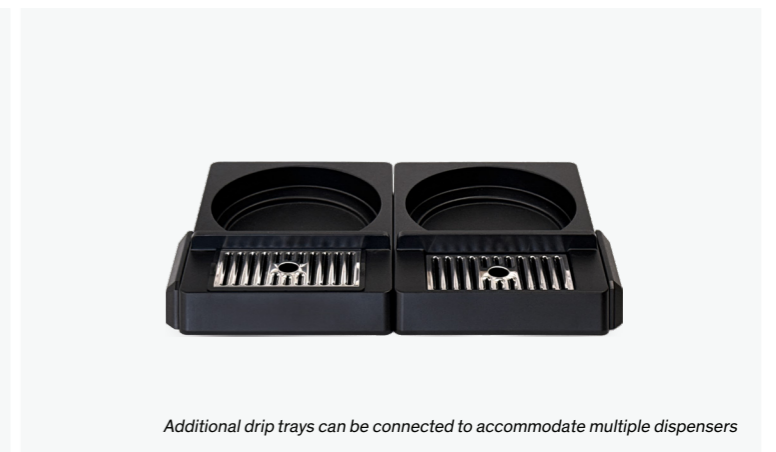

Additional drip trays can be connected to accommodate multiple dispensers