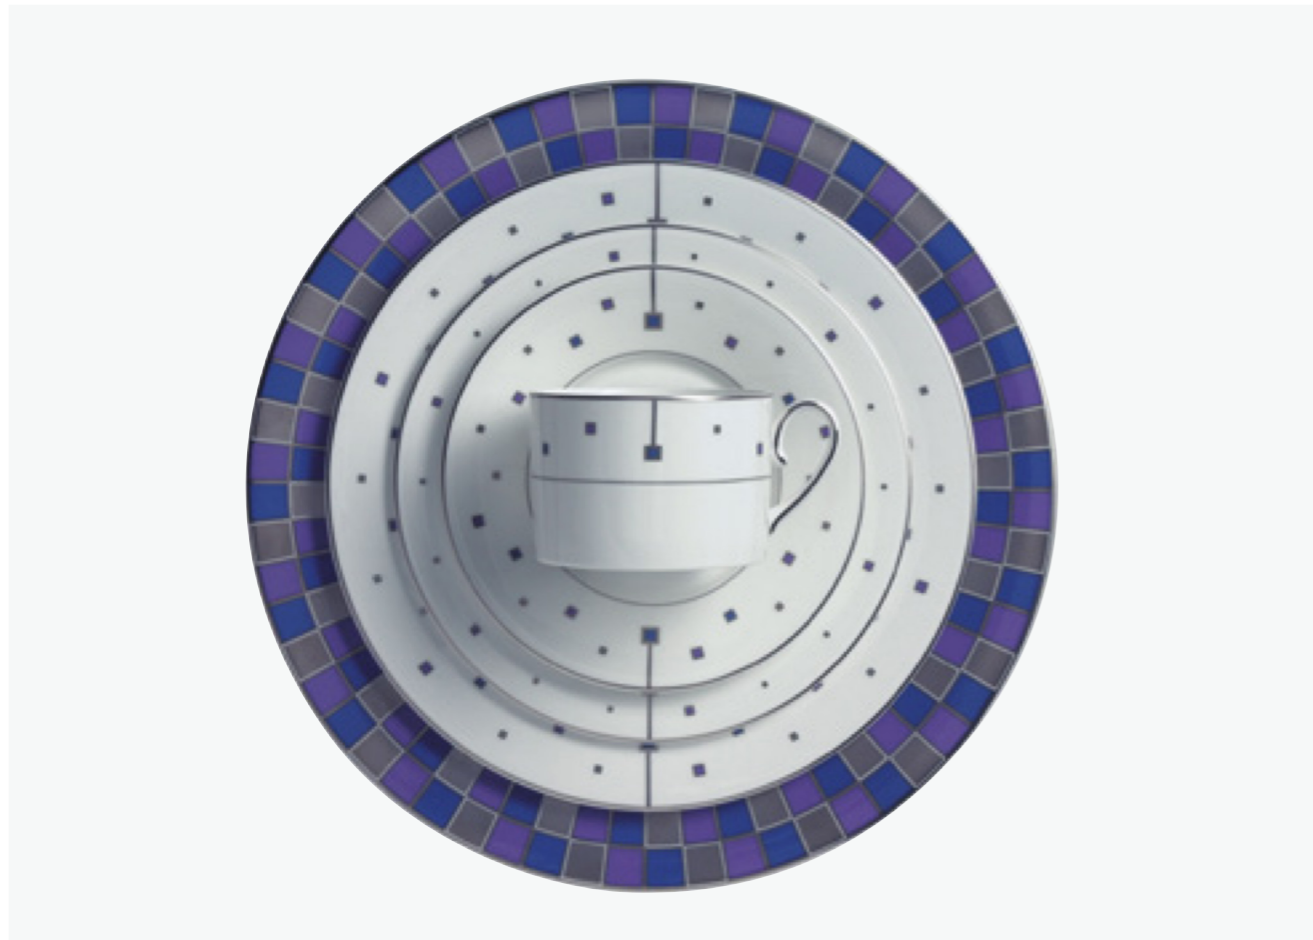

Virtu

Virtu is a stunning collection featuring a beautiful combination of real Platinum edging, royal blue and striking lilac. The geometric design and use of colours give it a contemporary feel. Made from Fine Bone China, this range is light and translucent yet strong and durable. The presentation plate adds an unforgettable impact to any dining setting and the white glaze and luxurious feel of the chinaware ensures the ultimate dining enjoyment. Not suitable for use in microwave ovens, hand wash recommended.