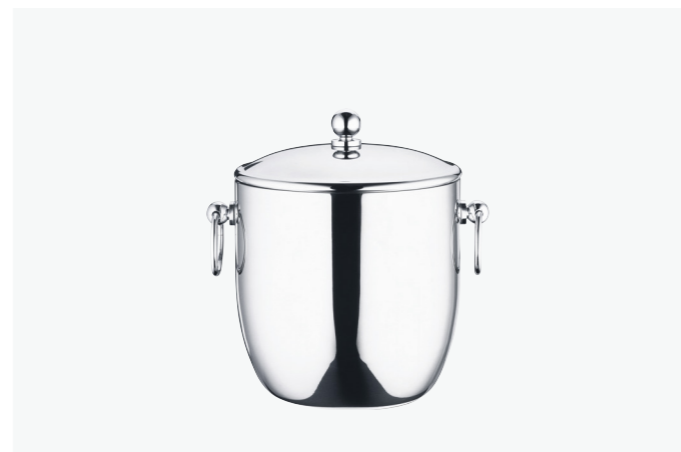

Beautifully crafted from stainless steel and polished to a remarkable mirror finish, the items in the Elia barware range have grown spectacularly in popularity.

With ice pails and wine/champagne coolers of various sizes, the options are diverse and striking. Not only are the barware pieces stylish, they are practical and easy to use. Suitable for everyday as well as on special occasions, these pieces are a stunning addition to any tabletop or bar.

Classic Ice Pail

The Classic range of Ice Pails feature a stylish curved design that is timeless and elegant. Benefitting from double-wall insulation, elegant lid, removable drip tray and tongs, these Elia ice pails are made from 18/10 Stainless Steel and polished to a high mirror shine. Available in 2 sizes, this is an excellent choice for any bar and co-ordinates well with the Classic Elia Wine Cooler range on page 169.

Classic Ice Pail - 18/10 Stainless Steel

SIC-1300S
Double Wall with Tongs
Stainless Steel
1.3L

SIC-3000S
Double Wall with Tongs
Stainless Steel
3.0L

Compact Ice Pails

Good things come in small packages and these Compact Ice Pails certainly embody this sentiment. Beautiful, compact and lightweight ice pails that have a carry handle to make it easy to transport. With a range of helpful features including double wall insulation, an insulated lid, drip tray and tongs as well as storage for the tongs. Manufactured from the finest 18/10 Stainless Steel. With a 1.3L capacity, the Elia Compact Ice Pails are perfect for meetings, events and room service.