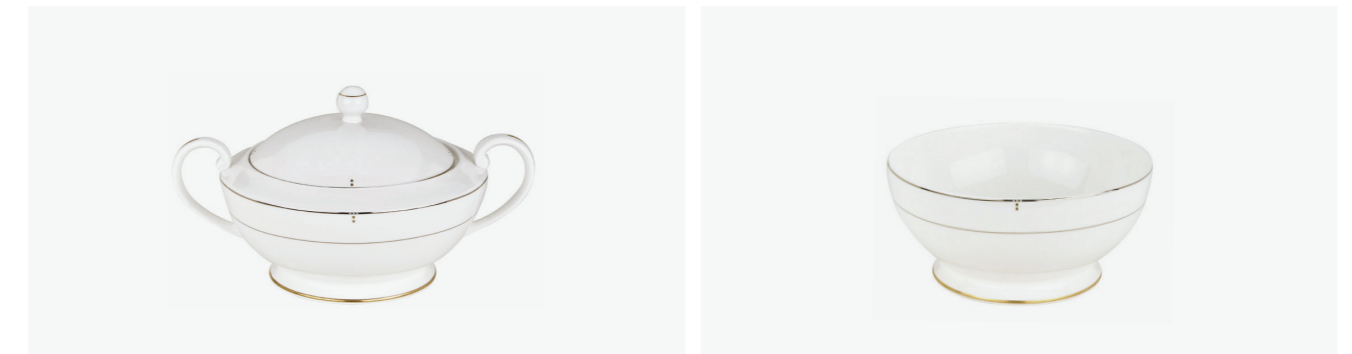

BC-SPT-250 Soup Tureen (with lid) 250cl / Ø230mm 1pc	BC-OSB-250 Open Salad Bowl 250cl / Ø225mm 1pc