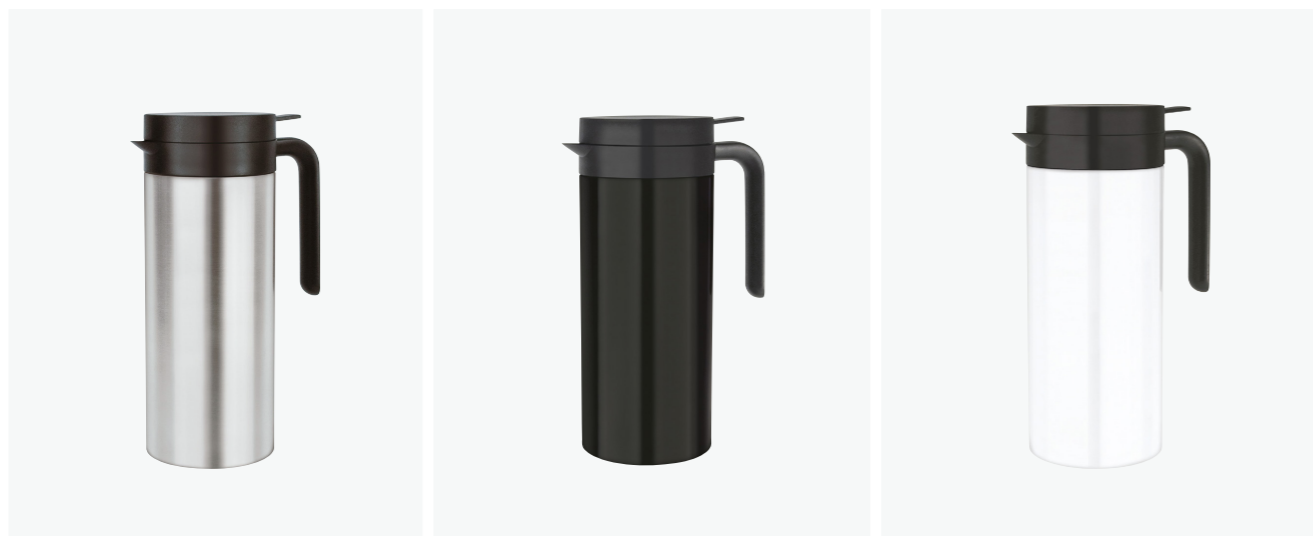

Cylinder Vacuum Jug - 18/10 Stainless Steel

JFS-1500S
Cylinder Vacuum Jug
Satin Stainless Steel
1.5L

JFS-1500B
Cylinder Vacuum Jug
Black
1.5L

JFS-1500W
Cylinder Vacuum Jug
White
1.5L