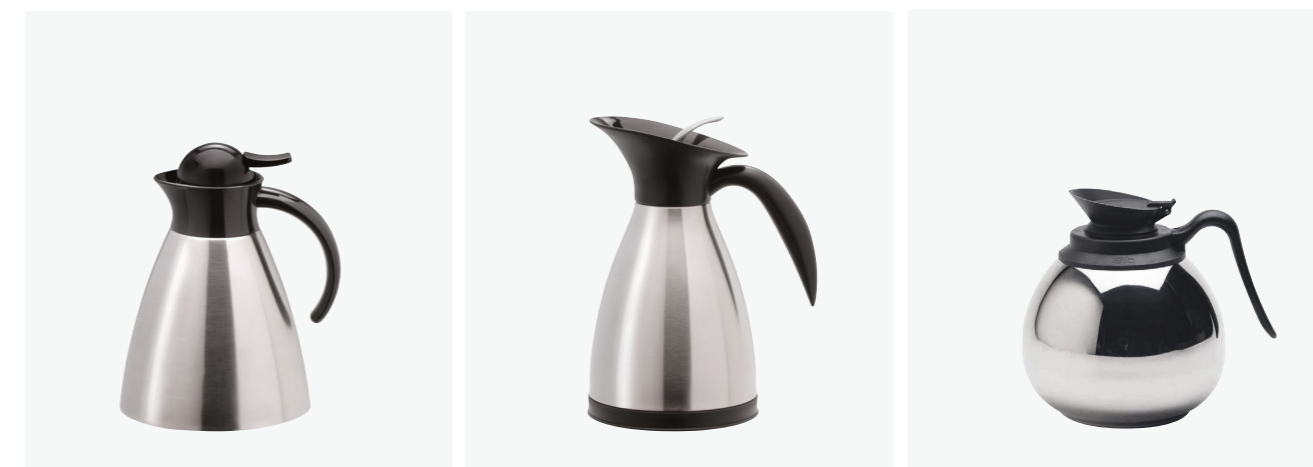

CJO-600B
Oval Vacuum Jug
Satin Stainless Steel
0.6L

JFC-1000
Contemporary Jug
Satin Stainless Steel
1.0L

CDJ-1900S
Double Wall Decanter
Stainless Steel
1.9L