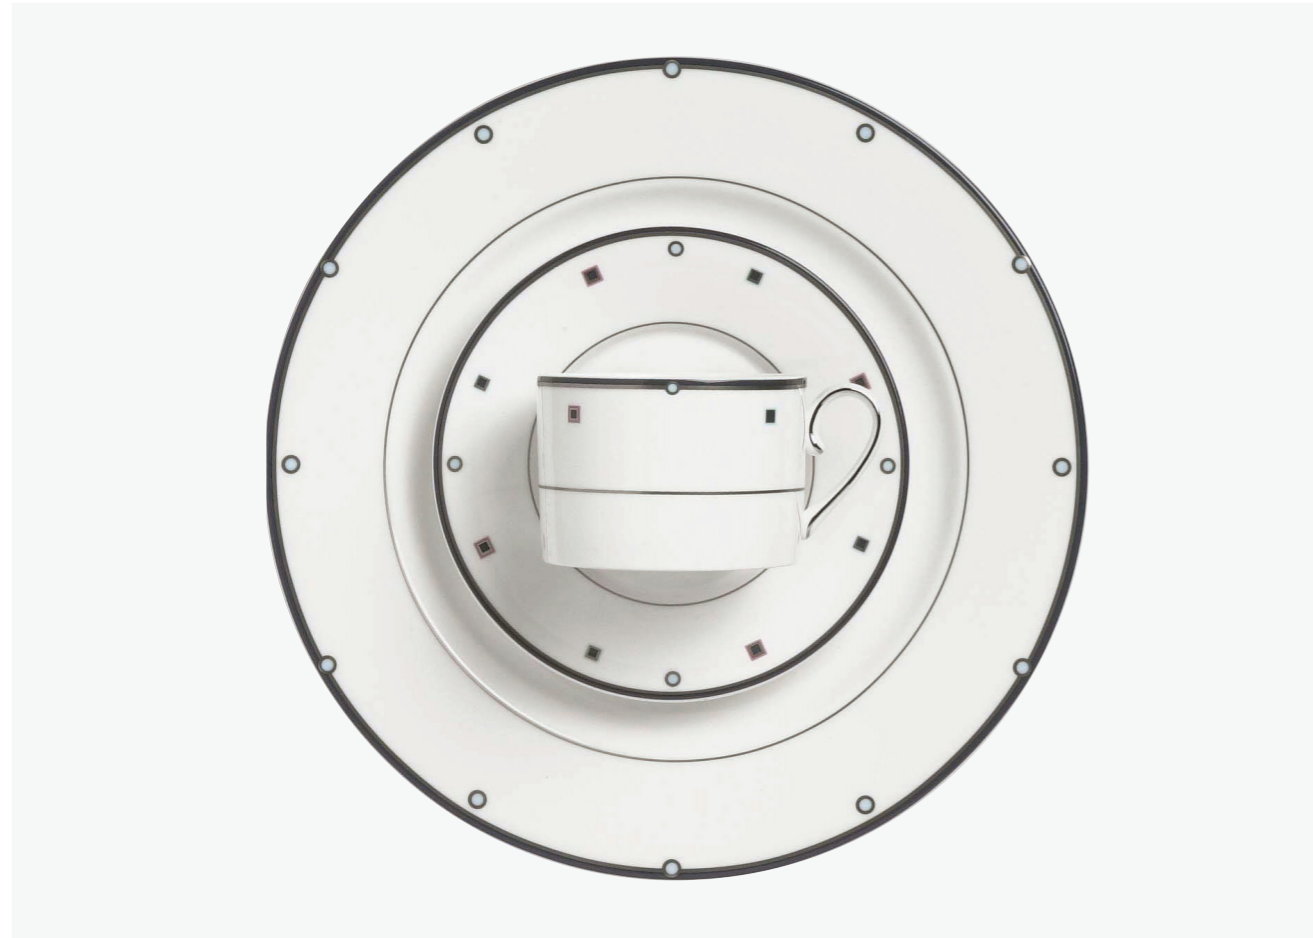

BM-TEP-120
Teapot
120cl
1pc

BM-MUG-028
Mug
28cl
6pcs

BM-TEP-155
Tea Saucer
Ø155mm
6pcs

BM-CFC-012
Coffee Cup
12cl
6pcs

BM-CFS-120
Coffee Cup Saucer
Ø120mm
6pcs

Shadow

Made from the highest quality Fine Bone China, the Shadow range is bursting with character and charm. Featuring real Platinum, midnight blue and a hint of pink, Shadow is stylish and elegant. Expertly crafted from a minimum 50% bone ash content, this range benefits from both beauty and strength. Not suitable for use in microwave ovens, hand wash recommended.