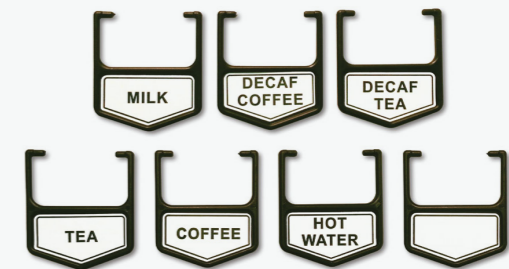

- Lever-type system makes dispensing beverages neat and easy
- Stainless Steel liner offers superb heat retention
- Pedestal base for stability
- Unique beverage tags for easy identification
- Removable spout and lid allow for effortless cleaning
- Wide-opening lid, accommodates commercial coffee machines