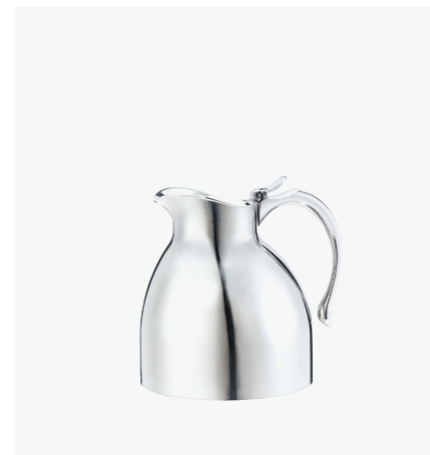

JDW-600CS
Dishwasher-Safe Vacuum Jug
Stainless Steel
0.6L