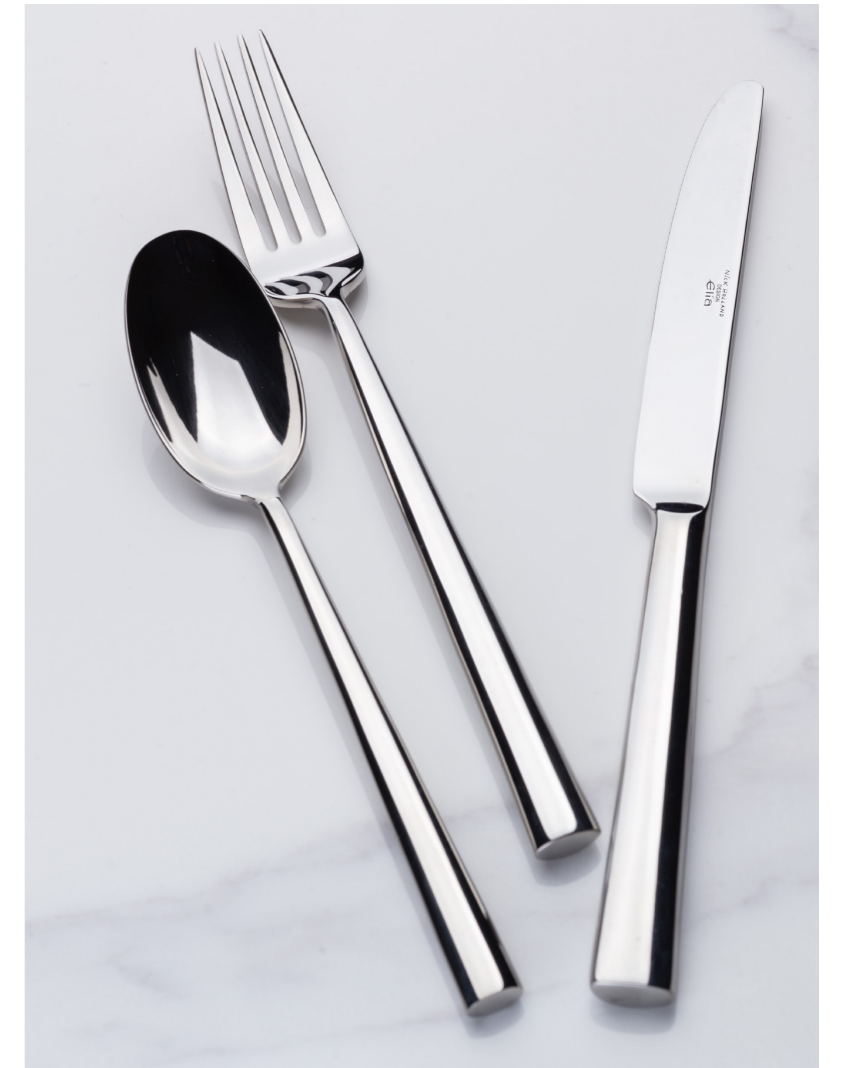

Ovation

The appealing shape of Ovation with its long, slim handles paired with an oval base makes it entirely unique. Each fully forged item in this spectacular range is made from the highest quality 18/10 Stainless Steel and finished to an exceptional standard. With its elegant handles, attractive gauge and long, slim form it is both comfortable in the hand and suitable to pair with most chinaware ranges from Elia's offering.