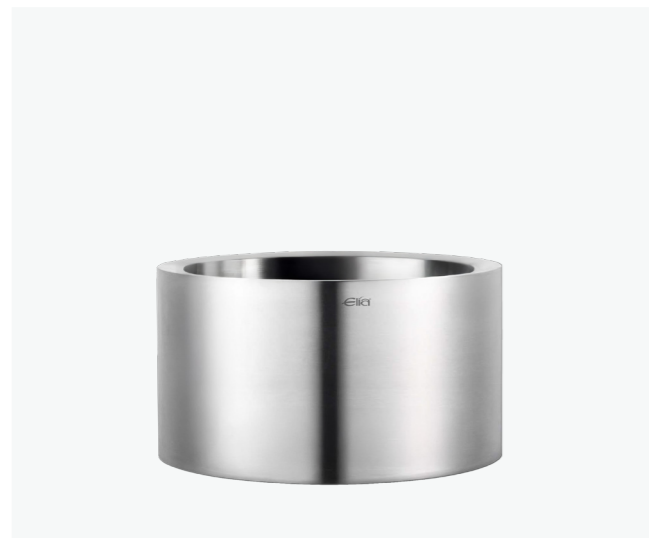

Oversized Coolers

The Elia Insulated Oversized Coolers are a stunning centre-piece for events and gatherings. These stylish and practical products are perfect for parties. Unlike single wall coolers, the Double Wall ensures a condensation free experience on the outside surface which is especially key for such large coolers. Manufactured in 18/10 Stainless Steel with a satin finish and the Double Wall Insulation they are as effective as they are attractive.

Double Wall Large Wine Cooler - 18/10 Stainless Steel