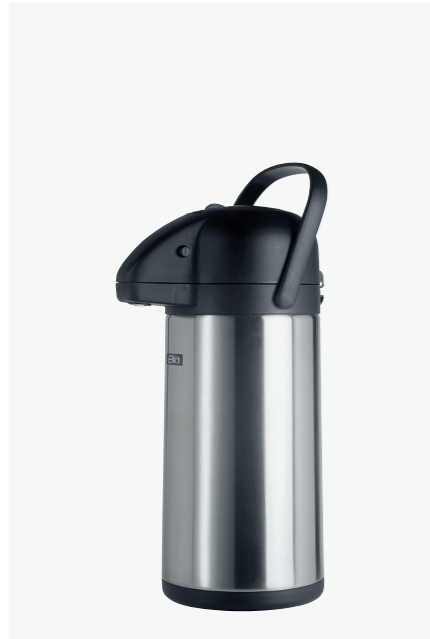

Stainless Steel Airpots

The Elia range of Stainless Steel Lined Push Button Dispensers are well received in the catering environment with their long-standing reputation for quality and style. All feature a carry handle and convenient pump dispensing system as well as a swivel base for all-round dispensing. A wide-opening lid ensures these products fit under most commercial coffee machines.

Stainless Steel Vacuum Airpots - Push Button

BFA-1900S
Airpot Dispenser
Satin Stainless Steel
1.9L