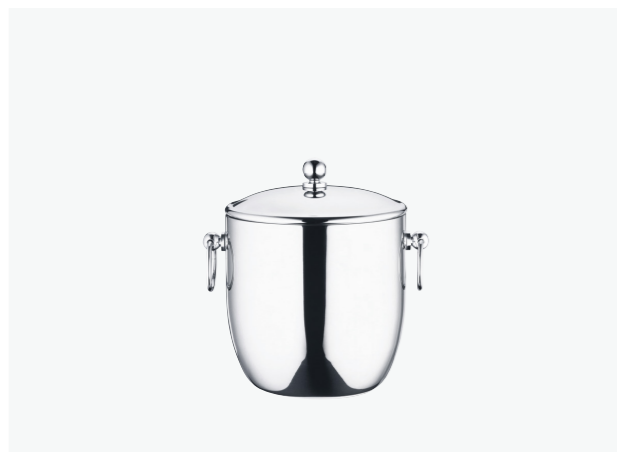

Classic Ice Pail - 18/10 Stainless Steel

SIC-1300S
Double Wall with Tongs
Stainless Steel
1.3L