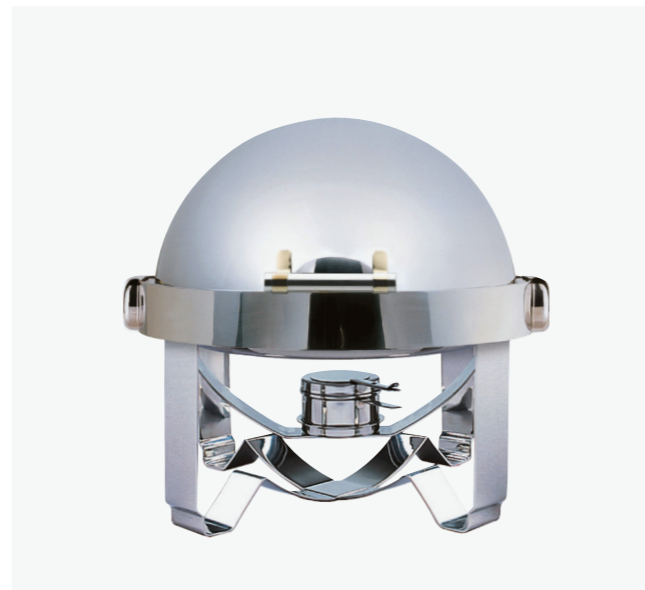

Roll-Top Chafers - 18/10 Stainless Steel

SDF-O13B
Oblong Brass Legs
Stainless Steel
Full Size 72 × 41.5 × 40 cm
8.0L

SDF-O13C
Oblong Chrome Legs
Stainless Steel
Full Size 72 × 41.5 × 40 cm
8.0L

SDM / SDL-R14B
Round Brass Legs
Stainless Steel
Medium 40 × 40 cm / 4.0L
Large 46 × 43.6 cm / 6.0L