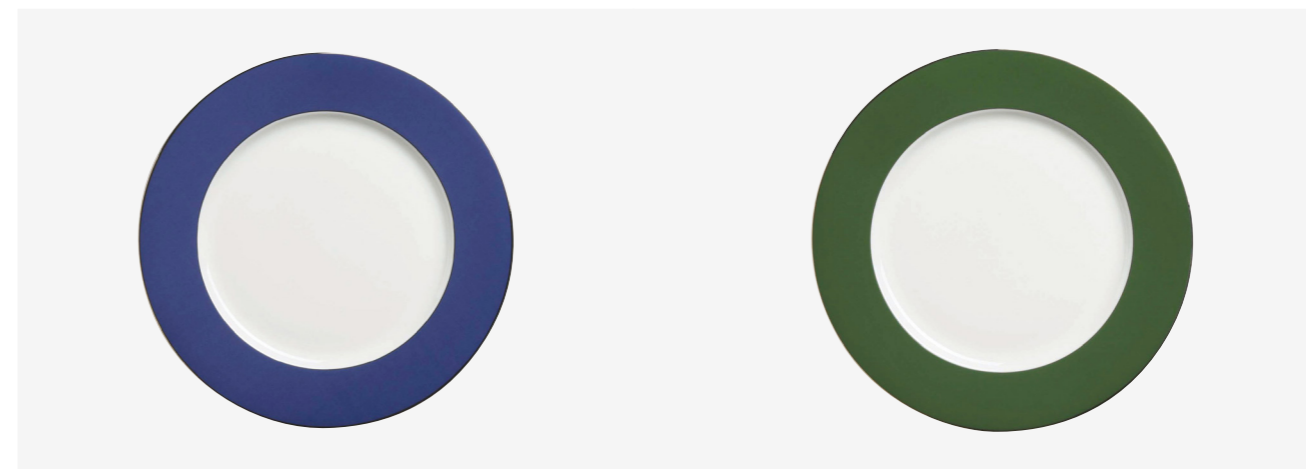

Charger Plates - Fine Bone China

BP-BLC-300
Charger Plate / Blue
Ø300mm
1pc

BP-GNC-300
Charger Plate / Green
Ø300mm
1pc