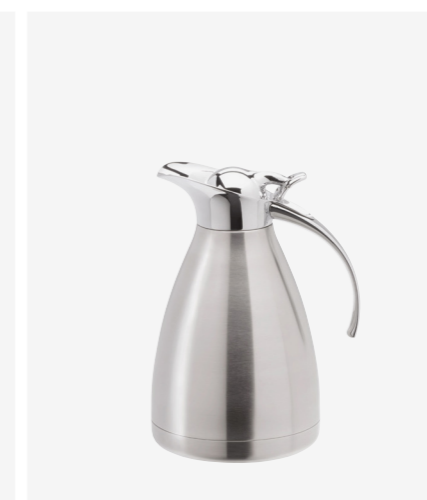

JFD-10S
Deluxe Flip-Top Jug
Satin Stainless Steel
1.0L