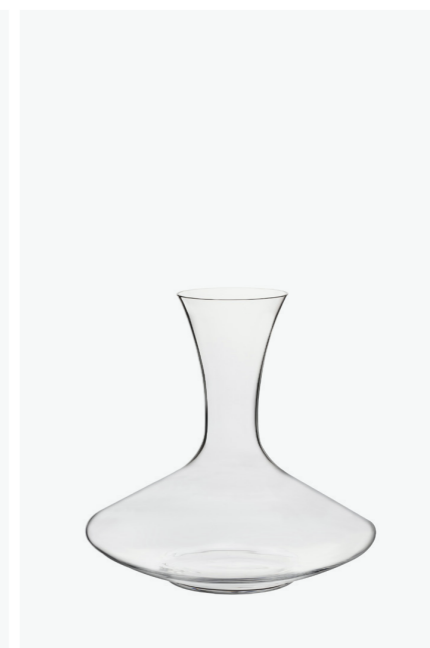

Oblique Large
A12-DE-115-41
115cl / 39oz
H410mm / Ø210mm

Oblique
A12-DE-83-38
83cl / 28oz
H380mm / Ø195mm

Round
A11-DE-100-29
100cl / 34oz
H290mm / Ø205mm

Classic Large
A13-DE-100-26
100cl / 34oz
H260mm / Ø260mm

Classic
A13-DE-75-23
75cl / 25oz
H230mm / Ø215mm

Gift Box

An extra special gift will be bestowed upon someone when they receive an Elia Fine Crystal Gift Box. All of Elia Stemware is mouth-blown in the tradition dating back thousands of years to create a beautiful item to treasure. Featuring slender stems and ultra-fine bowls with thoughtful shapes to suit any taste. Each piece is light in the hand yet strong, these need to be seen and held to be fully appreciated.