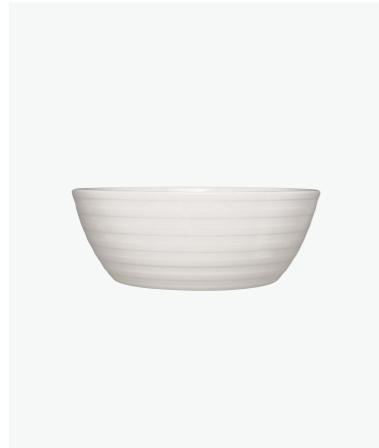

FE-EPS-120
Espresso Cup Saucer
Ø120mm
6pcs

FE-EPS-120
Espresso Cup Saucer
Ø120mm
6pcs

Essence Bowls

FE-ISB-190
Individual Salad Bowl
130cl / Ø190mm
1pc

FE-OTB-175
Oatmeal / Cereal Bowl
70cl / Ø175mm
4pcs

FE-SAL-230
Large Salad Bowl
220cl / Ø230mm
4pcs