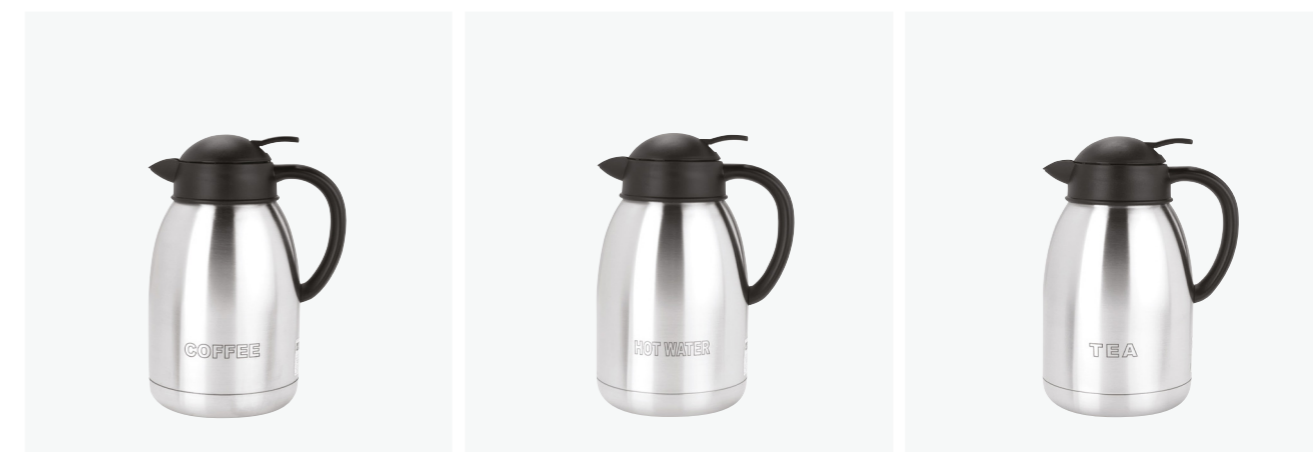

Stainless Steel Vacuum Jugs - 18/10 Stainless Steel

CJV-12SC
Vacuum Decanter etched 'Coffee'
Satin Stainless Steel
1.2L

CJV-12SH
Vacuum Decanter etched 'Hot Water'
Satin Stainless Steel
1.2L

CJV-12ST
Vacuum Decanter etched 'Tea'
Satin Stainless Steel
1.2L