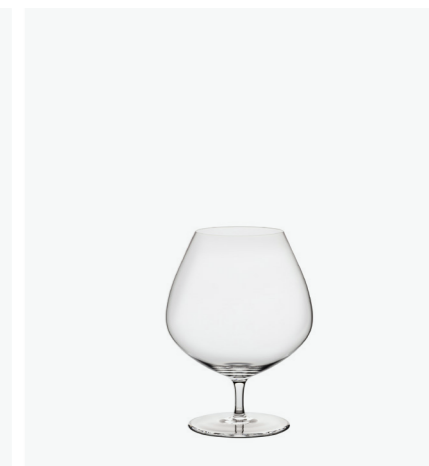

Water
A04-WA-28-18
28cl / 9oz
H180mm / Ø75mm

Miravell

The Miravell range allows for body to build and bouquets to flower within the broad tulip shaped bowls, whilst retaining freshness. The tulip shape is optimum for allowing Champagne or sparkling wine to manifest its bubbles with the greatest intensity and duration. Use Miravell to explore the flavour profiles of a superb vintage.

Red
A03-RE-61-25
61cl / 21oz
H250mm / Ø100mm

White
A03-WH-49-23
49cl / 17oz
H230mm / Ø100mm

Champagne
A03-CH-25-24
25cl / 8oz
H240mm / Ø60mm

Tulip
A07-CH-22-24
22cl / 7oz
H240mm / Ø70mm

Tulip Short
A07-CH-14-21
14cl / 5oz
H210mm / Ø60mm