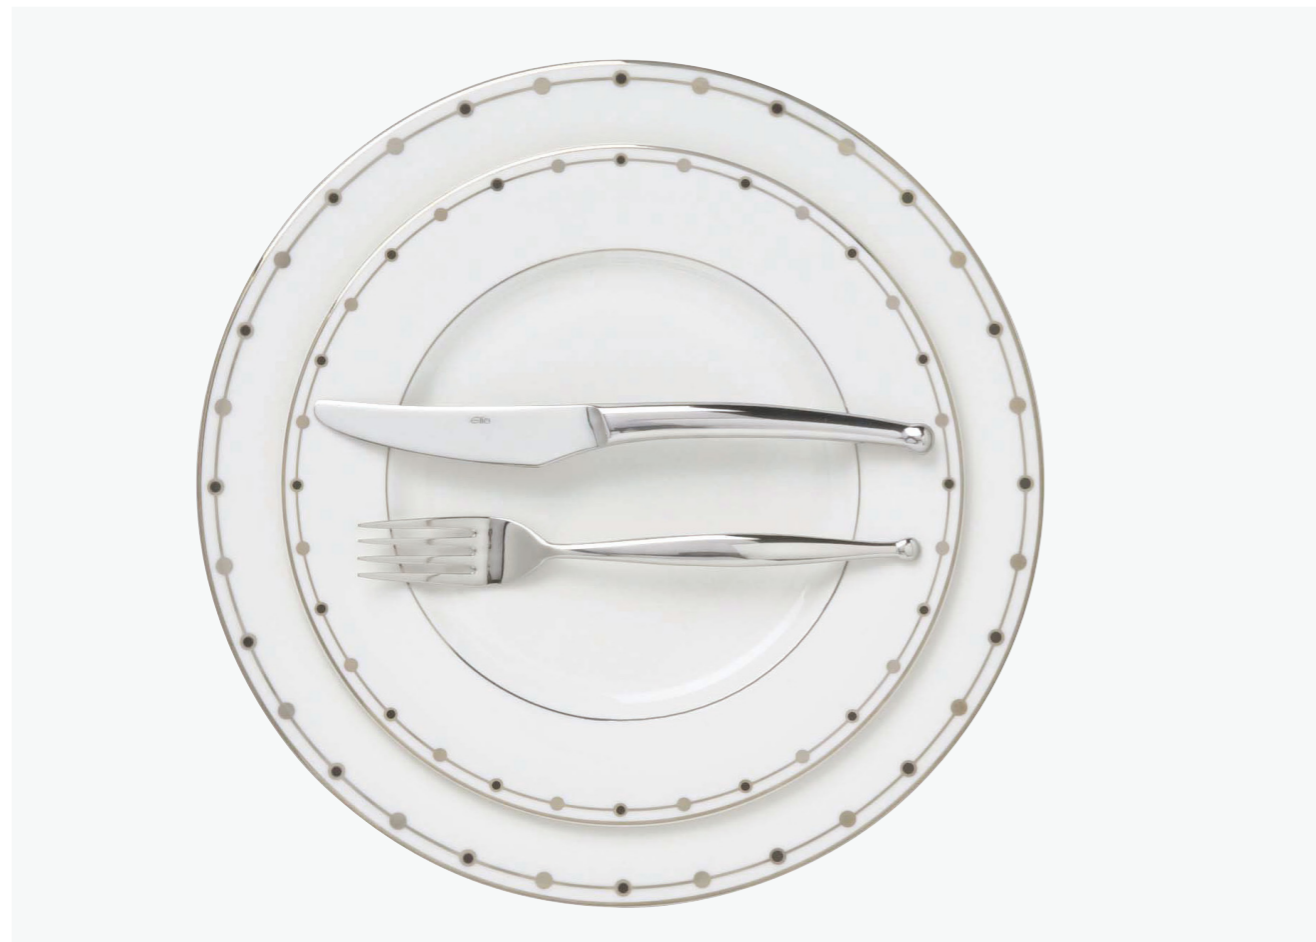

Jester

Elia's Jester range has the benefit of being perfectly at home both in a modern or traditional setting. With its beautiful real Platinum and shining black design, it is understated sophistication at its finest. This stunning Fine Bone China range has a delicate decoration but it is undoubtedly of strong and durable construction. A gorgeous backdrop to any display of fine cuisine. Elia cutlery is available to complement the Jester Fine Bone China collection. Not suitable for use in microwave ovens, hand wash recommended.